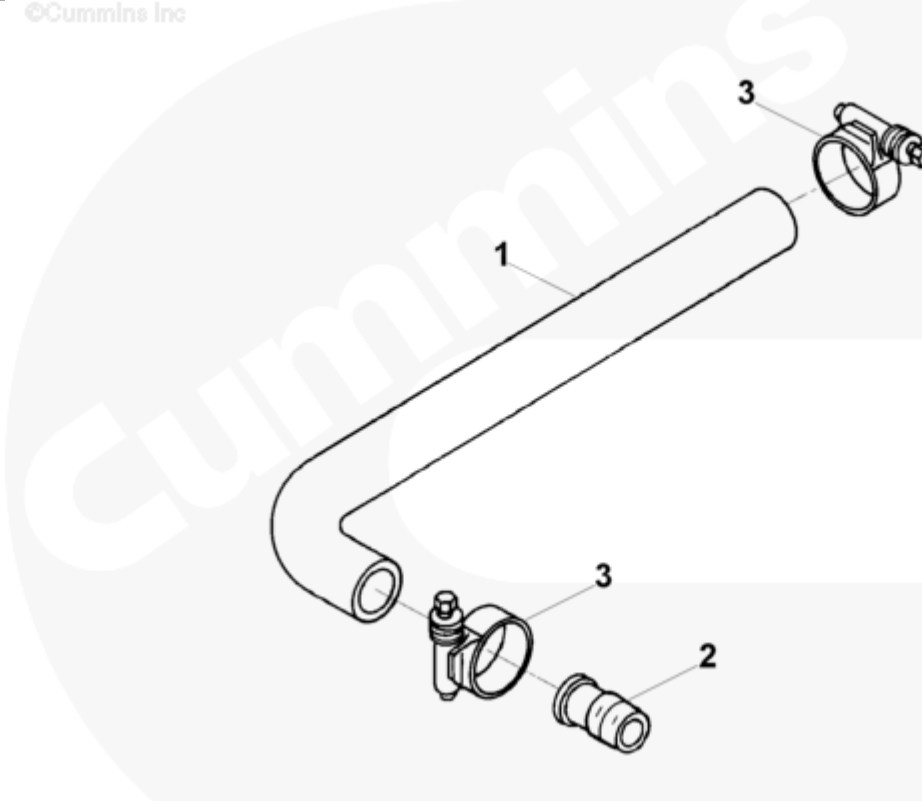

©Cummins Inc

tb950ge

[SMALL](#) | [MEDIUM](#) | [LARGE](#)

Cart	Ref No	Part Number	Part Description	Required	Remarks
View My Cart					
		TB9735	Turbocharger Location		For use on 6B Marine engines.

<input type="checkbox"/>	1	3905034	Plain Hose	1	
<input type="checkbox"/>	2	3907167	Plain Hose Coupling	1	
<input type="checkbox"/>	3	3922842	Hose Clamp	2	